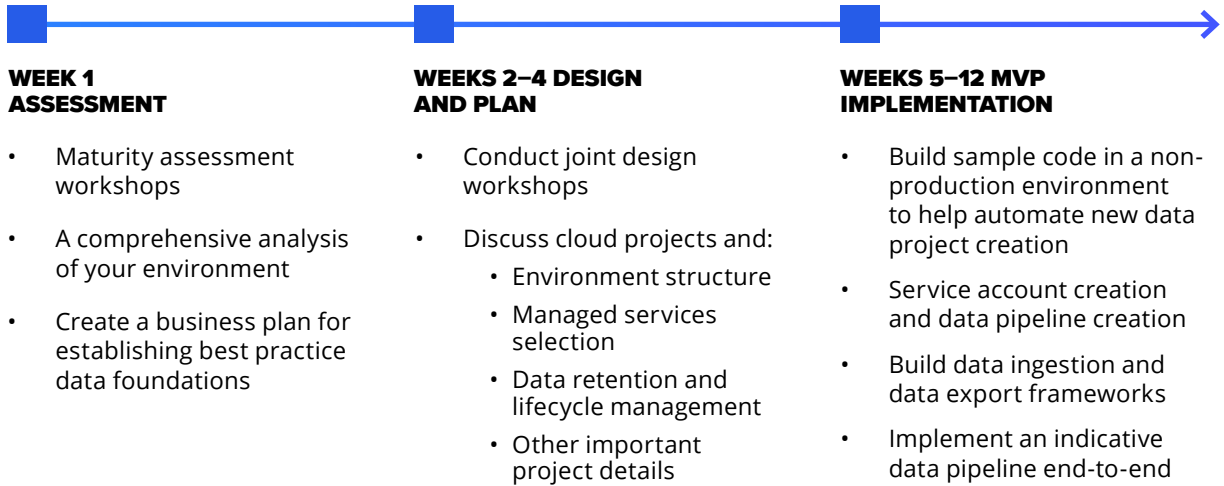

PRELIMINARY TIMELINE

GOOGLE CLOUD EXPERTISE

SoftServe is a **Premier Google Cloud Partner** with deep and recognized expertise in leveraging advanced technologies like artificial intelligence, machine learning, and data analytics. **We've successfully delivered hundreds of projects** for clients ranging from Fortune 100 enterprises to digital-native startups.

PROVEN GOOGLE CLOUD SPECIALISTS

120+	700+	100+	50+	3
Google Cloud Enabled Customers	Google Certified Resources	Data Science Experts	Expertise Accreditations	Anthos Fellows

READY TO GET STARTED? —> [**CONTACT US**](#)